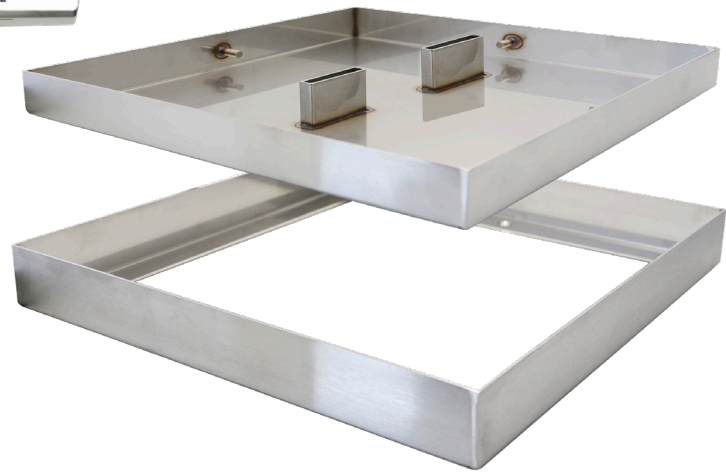

H HIDE™ HIDE KIT SERIES

SKIMMER LID - CONCRETE INFILL

ELEGANT FINISH

HIGH GRADE

EASY INSTALL

10 YEAR WARRANTY

POOL SAFE

- 1 2 x Safety Keys
- 2 Inlay Lid
- 3 Edge Protector
- 4 Documents

HIDE CONCRETE KIT INCLUDES

SAFETY KEYS

A 316 marine grade stainless steel tool, to enable the installed HIDE cover to be safely and easily opened and closed.

INLAY LID

A 316 marine grade stainless steel tray which holds the inlay (landscape) materials you've chosen, for example, tile, paver, concrete or decking.

EDGE PROTECTOR

A 316 marine grade stainless steel frame inserted into a recess within the landscaped area. It protects the coping/surrounds from chipping/breakage when the Inlay Cover is opened/closed.

SKIMMER LID - CONCRETE INFILL

CROSS SECTION VIEW OF COMPLETED CONCRETE SKIMMER LID INSTALL

156mm, 306mm, 342mm Skimmer Cover Kit **CONCRETE**

SIZE	INLAY THICKNESS (mm)	PRODUCT CODE (mm)	EDGE PROTECTOR SIZE (mm)			INLAY LID SIZE (mm)	
			SIZE	EXTERNAL DEPTH	UNDERSIDE OPENING	SIZE	INTERNAL DEPTH
	A		B	C	F	D	E
156	43	HCON156-40	156 sq.	47	132 sq.	150 sq.	43
306		HCON306-40	306 sq.		252 sq.	300 sq.	
342		HCON342-40	342 sq.		288 sq.	336 sq.	