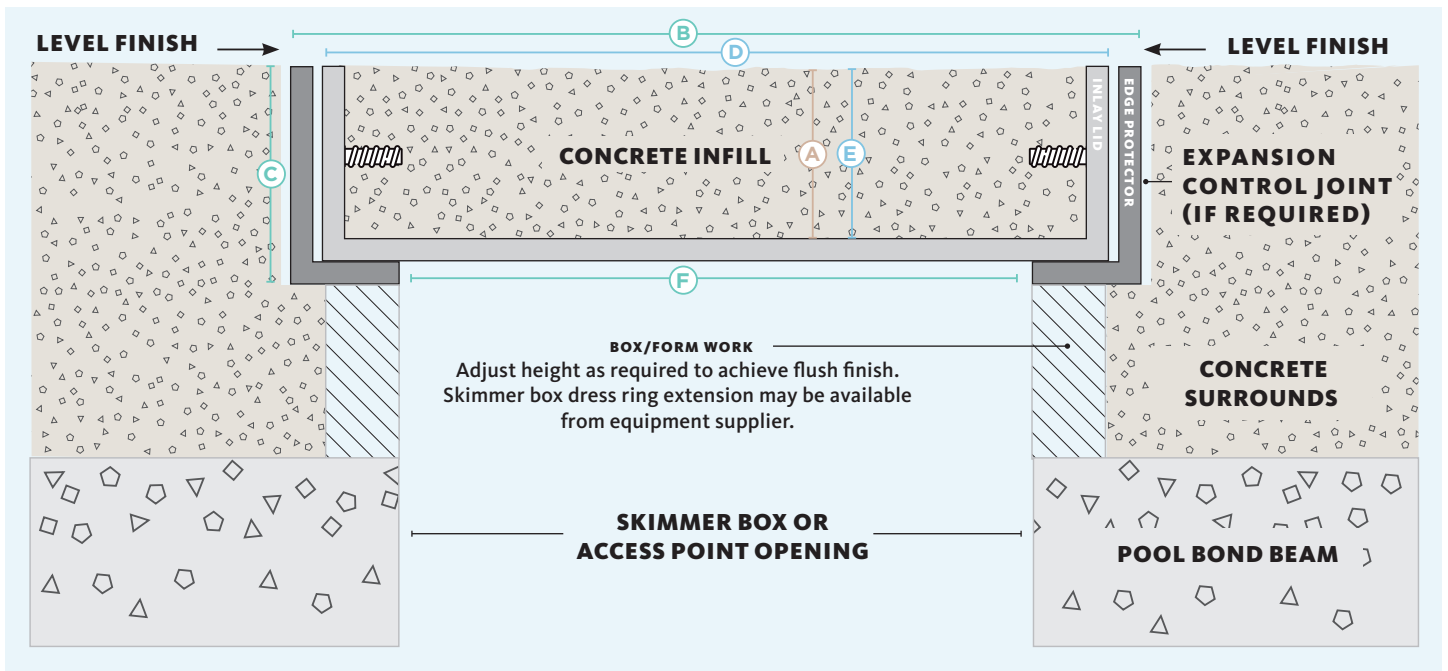

HIDE CONCRETE KIT INCLUDES

SAFETY KEYS

A 316 marine grade stainless steel tool, to enable the installed HIDE cover to be safely and easily opened and closed.

INLAY LID

A 316 marine grade stainless steel tray which holds the inlay (landscape) materials you've chosen, for example, tile, paver, concrete or decking.

EDGE PROTECTOR

A 316 marine grade stainless steel frame inserted into a recess within the landscaped area. It protects the coping/surrounds from chipping/breakage when the Inlay Cover is opened/closed.

SKIMMER LID - CONCRETE INFILL

CROSS SECTION VIEW OF COMPLETED CONCRETE SKIMMER LID INSTALL

156mm, 306mm, 342mm Skimmer Cover Kit **CONCRETE**

SIZE	INLAY THICKNESS (mm)	PRODUCT CODE (mm)	EDGE PROTECTOR SIZE (mm)			INLAY LID SIZE (mm)	
			SIZE	EXTERNAL DEPTH	UNDERSIDE OPENING	SIZE	INTERNAL DEPTH
	A		B	C	F	D	E
156	43	HCON156-40	156 sq.	47	132 sq.	150 sq.	43
306		HCON306-40	306 sq.		252 sq.	300 sq.	
342		HCON342-40	342 sq.		288 sq.	336 sq.	